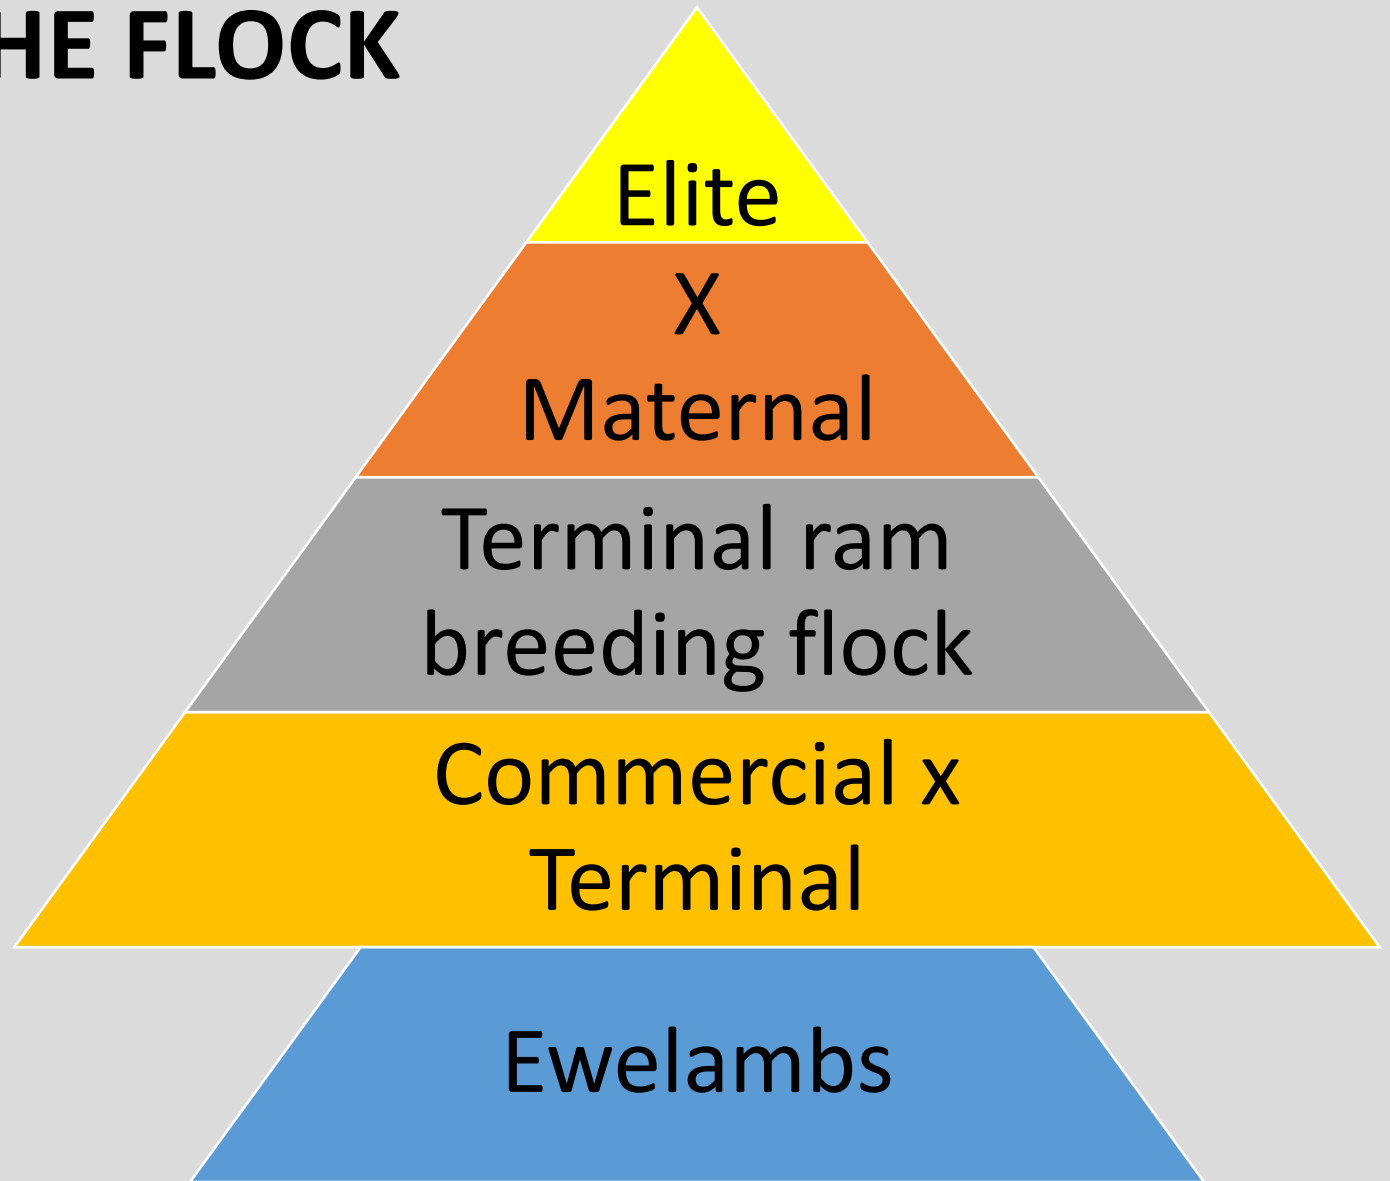

Unlocking performance with data collection

Neil Perkins
Dinas Island Farm

**NUFFIELD FARMING
SCHOLARSHIPS
TRUST**

- Mixed enterprises
- Subsidy dependent
- No real knowledge of ewe or pasture performance

THE FARM

- 500 acres of grassland
- 100 acres of coast and woodland
- South facing lowland, medium soil lying over rising rock

THE FLOCK

- 2100 Ewes
- 700 Ewelambs

V's

+50% in
value of a
ewe

THE PASTURES

- Specialised mixes
- HSG varieties
- Red and white clovers
- Plantain
- chicory

GRAZING SYSTEM

- Rotational grazing
- 10km electric fences
- Supply and demand
- Soil nutrition
- Trace elements
- High production with low artificial inputs

EFFICIENCY & SUSTAINABILITY

- 30% more grass
- Best performers identified
- Ram sales
- Ewelamb sales